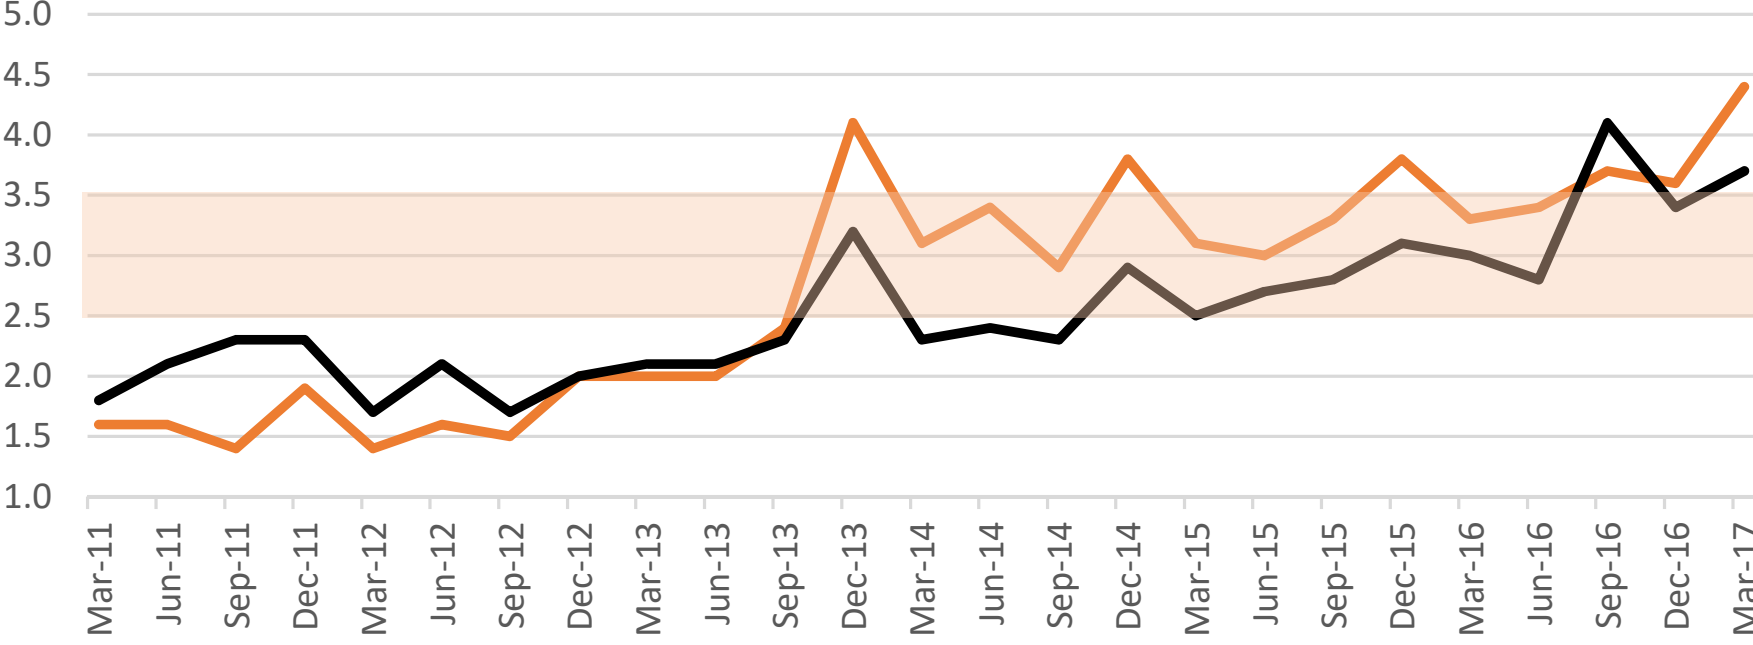

Brisbane Vacancy Rates - REIQ

Inner-Brisbane (5km) Brisbane LGA