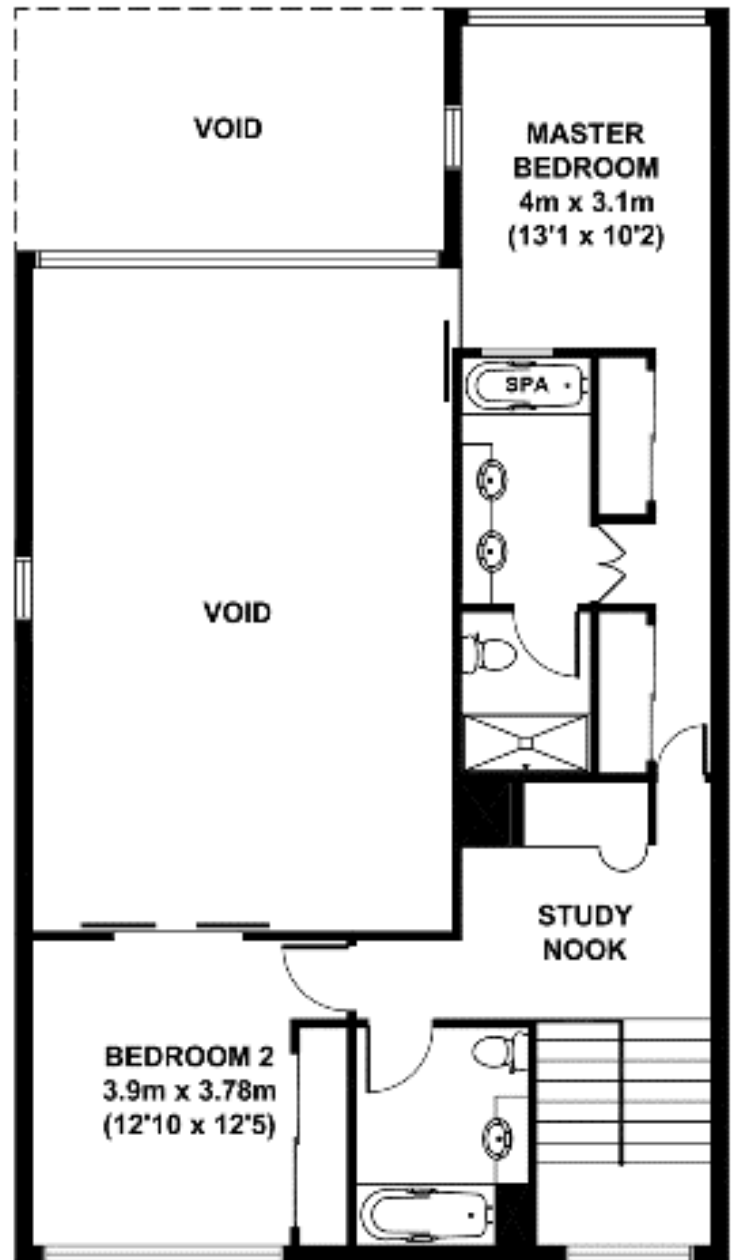

**LOWER LEVEL
GROSS INTERNAL
FLOOR AREA 105 SQ M**

**UPPER LEVEL
GROSS INTERNAL
FLOOR AREA 66 SQ M**

132 OXYGEN APARTMENTS

APPROX. GROSS INTERNAL FLOOR AREA 171 SQ M / 1841 SQ FT
APPROX. FLOOR AREA INCLUDES EXTERNAL AREAS 266 SQ M / 2863 SQ FT

Whilst every attempt has been made to ensure the accuracy of the floorplan contained here, measurements of doors, windows and rooms are approximate and no responsibility is taken for any error omission or mis-statement. These plans are for representation purposes only and should be used as such by any prospective purchaser. The services, systems and appliances listed in this specification have not been tested and no guarantee as to their operating ability or their efficiency can be given.